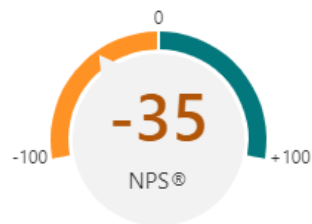

[More Details](#)

 Yes	8
 No	12

6. Which operating system do you use

[More Details](#)

 Windows	19
 macOS	1
 Other	0

7. How many years ago did you | your company move across to Microsoft | Office 365

[More Details](#)

Promoters	6
Passives	1
Detractors	13

8. Your skill level in the following apps

[More Details](#)

■ Beginner ■ Intermediate ■ Advanced ■ Total Rockstar ■ N/A

9. List your current time-saving, can't live without, favorite features in Microsoft 365 Apps & Apps for Enterprise (Office)