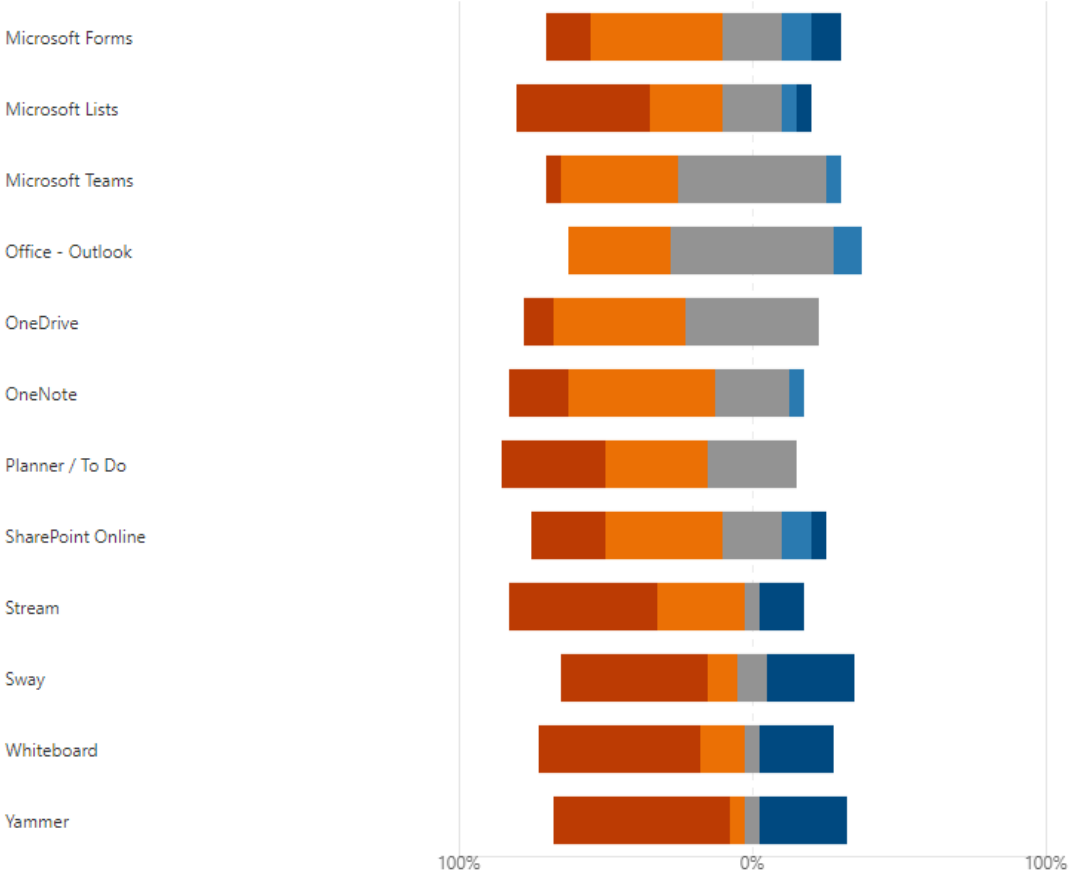

[More Details](#)

 Yes	8
 No	12

6. Which operating system do you use

[More Details](#)

 Windows	19
 macOS	1
 Other	0

7. How many years ago did you | your company move across to Microsoft | Office 365

[More Details](#)

Promoters	6
Passives	1
Detractors	13

8. Your skill level in the following apps

[More Details](#)

■ Beginner ■ Intermediate ■ Advanced ■ Total Rockstar ■ N/A

9. List your current time-saving, can't live without, favorite features in Microsoft 365 Apps & Apps for Enterprise (Office)